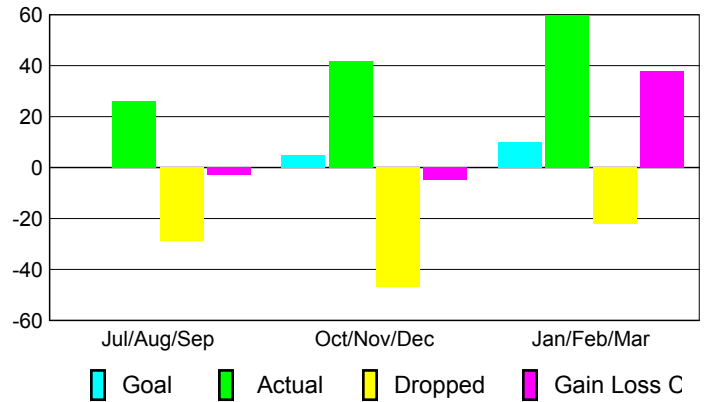

Club Results 2009-2010

Goal, New, Dropped, Gain/Loss

MEMBERSHIP

Membership Results 2009-2010

Membership 2008-2009

Month	Net Memb Goal	Actual New Memb	Actual Dropped Memb	Gain/Loss of Memb	Gain/Loss of Memb
Jul/Aug/Sep	0	26	-29	-3	-4
Oct/Nov/Dec	5	42	-47	-5	1
Jan/Feb/Mar	10	60	-22	38	21
Totals	15	128	-98	30	18

Membership Results 2009-2010

Goal, New, Dropped, Gain/Loss

Comparison of Club Gain/Loss

Current Year Compared to the Previous Year

Comparison of Membership Gain/Loss

Current Year Compared to the Previous Year