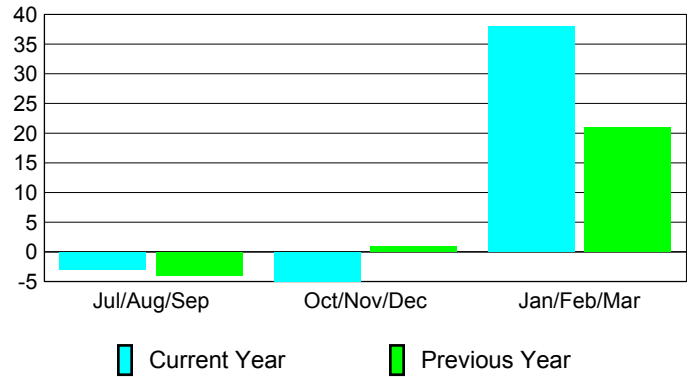

Club Results 2009-2010

Goal, New, Dropped, Gain/Loss

MEMBERSHIP

Membership Results 2009-2010

Membership 2008-2009

Month	Net Memb Goal	Actual New Memb	Actual Dropped Memb	Gain/Loss of Memb	Gain/Loss of Memb
Jul/Aug/Sep	0	26	-29	-3	-4
Oct/Nov/Dec	5	42	-47	-5	1
Jan/Feb/Mar	10	60	-22	38	21
Totals	15	128	-98	30	18

Membership Results 2009-2010

Goal, New, Dropped, Gain/Loss

Comparison of Club Gain/Loss

Current Year Compared to the Previous Year

Comparison of Membership Gain/Loss

Current Year Compared to the Previous Year

YTD Status Quo Clubs 2009-2010

Status Quo Clubs Compared to Status Quo Members

Gender Comparison 2009-2010